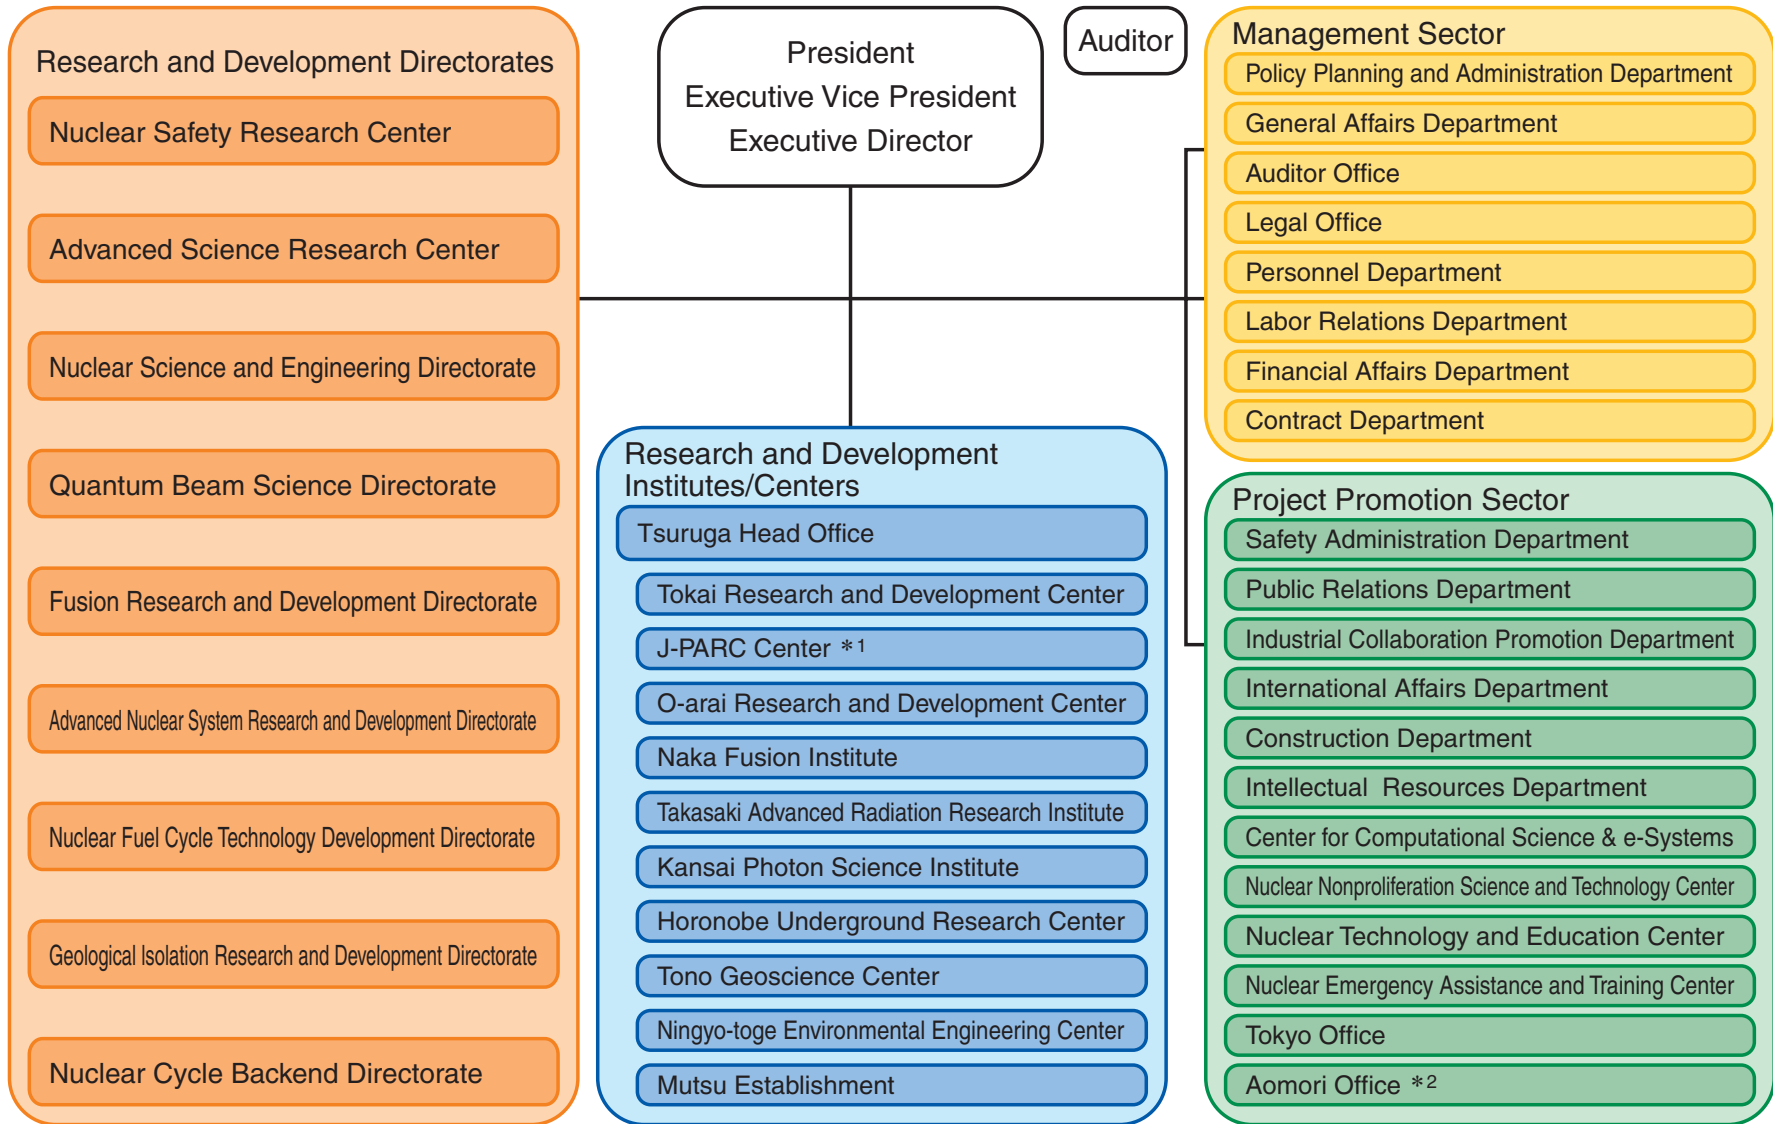

Japan Atomic Energy Agency – Outline of Organization –

* 1: since Feb. 2006, * 2: since Apr. 2006